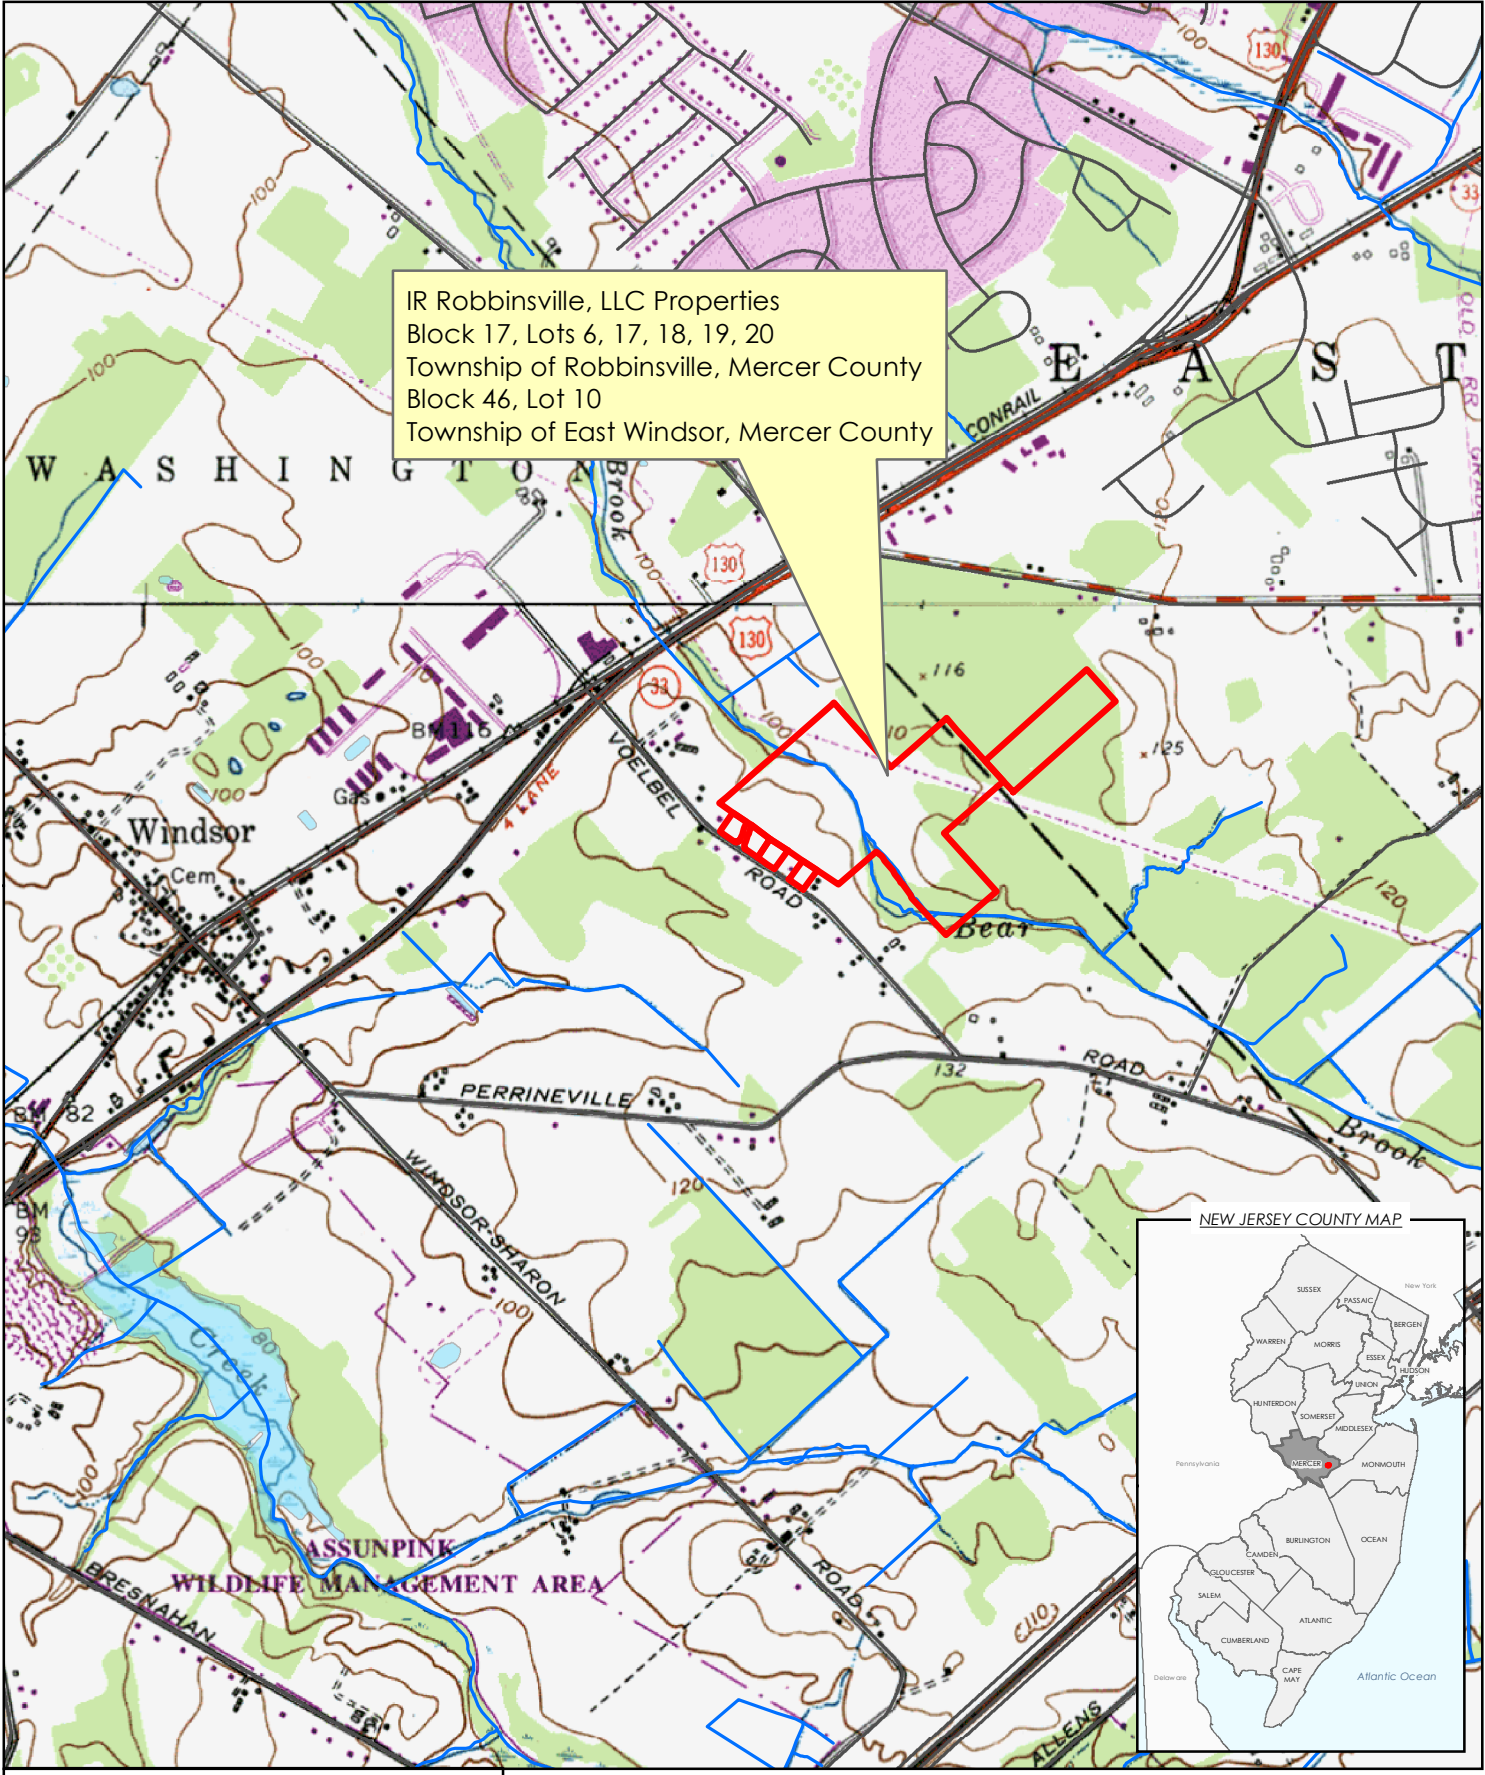

IR Robbinsville, LLC Properties
 Block 17, Lots 6, 17, 18, 19, 20
 Township of Robbinsville, Mercer County
 Block 46, Lot 10
 Township of East Windsor, Mercer County

USGS SITE LOCATION MAP
 IR ROBBINSVILLE, LLC
 BLOCK 17, LOTS 6, 17, 18, 19, 20
 TOWNSHIP OF ROBBINSVILLE, MERCER COUNTY
 BLOCK 46, LOT 10
 TOWNSHIP OF EAST WINDSOR MERCER COUNTY

NOTES:
 1. Site Boundary is approximate and based on 2014 County Parcel data.
 2. USGS topographic digital raster graphic obtained from Terrain Navigator Pro, Hightstown and Allentown quadrangles.

0 1,000 2,000 Feet

Map Projection: NAD 1983 StatePlane New Jersey FIPS 2900 Feet